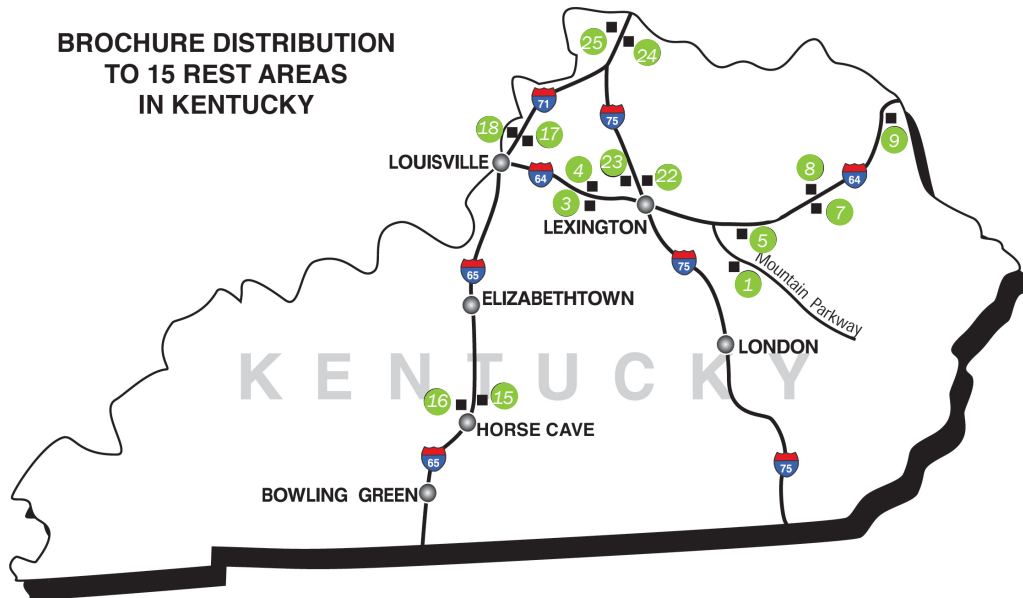

BROCHURE DISTRIBUTION TO 15 REST AREAS IN KENTUCKY

KENTUCKY REST AREA LOCATIONS

<u>Rest Area Number</u>	<u>County</u>	<u>Interstate & Mile Marker</u>	<u>Closest Exit/City</u>
I-64 (EAST OF LEXINGTON) & MTN PKWY:			
1	POWELL	MTN PKWY/MM 33	SLADE
5	CLARK	I-64 EB/MM 98	WINCHESTER
7	ROWAN	I-64 EB/MM 141	MOREHEAD
8	ROWAN	I-64 WB/MM 141	MOREHEAD
9	CARTER	I-64 EB/MM 174	GRAYSON
I-64 (WEST OF LEXINGTON) & I-71:			
3	WOODFORD	I-64 EB/MM 60	MIDWAY
4	WOODFORD	I-64 WB/MM 60	MIDWAY
17	OLDHAM	I-71 NB/MM 13	CRESTWOOD
18	OLDHAM	I-71 SB/MM 13	CRESTWOOD
I-75:			
22	SCOTT	I-75 NB/MM 127	GEORGETOWN
23	SCOTT	I-75 SB/MM 127	GEORGETOWN
24	BOONE	I-75 NB/MM 176	WALTON/FLORENCE
25	BOONE	I-75 SB/MM 176	WALTON/FLORENCE
I-65:			
15	HART	I-65 NB/MM 60	MUNFORDVILLE
16	HART	I-65 SB/MM 60	MUNFORDVILLE

SHIP BROCHURES to:

AD-RACK Unit A-44
c/o Simply Self Storage
3520 Chamberlain Lane
Louisville, KY 40241